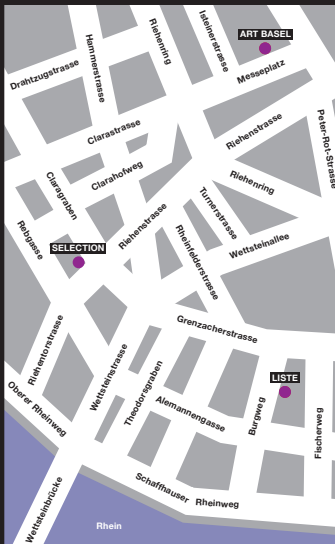

ÖFFNUNGSZEITEN

Eröffnung 13. Juni 2017

16:00 – 22:00 Uhr

von 14. Juni bis 18. Juni 2017

Mittwoch - Samstag 12.00 - 21.00 Uhr

Sonntag 12.00 - 19.00 Uhr

Freier Eintritt mit dieser Einladungskarte

LOCATION/ORT

Basel Art Center

Riehentorstrasse 31

4058 Basel, Switzerland

selection artfair **Basel** 2017

invites you and your guest cordially to the official opening on June 13th 2017 from 4pm until 10pm at the **Basel Art Center**. We are looking forward to welcome you and wish you an inspiring visit. This invitation is valid for two and can be used anytime during the exhibition hours.